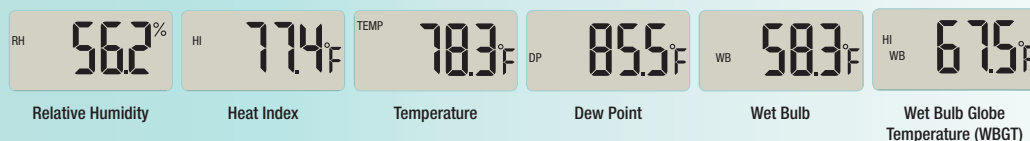

RH25 Heat Index Psychrometer

Extech's pocket-sized Heat Index Psychrometer Pen easily monitors Heat Index during hot humid days to prevent heat stroke during outdoor activities, sporting events or, indoor workplace. Its pen-sized design makes it convenient to fit into your pocket and carry it wherever you go!

Measurement/Calculation modes:

Features

- Heat Index measures how hot it feels when Humidity is combined with temperature, air movement, and radiant heat. Wet Bulb Globe Temperature (WBGT) considers the effects of temperature, humidity, and direct or radiant sunlight
- Built-in multiparameter sensor measures Heat Index, WBGT, Humidity, Ambient Temperature, Temperature, Dew Point and Wet Bulb
- User Programmable Heat Index/WBGT alarm
- Min/Max/Average
- Data Hold
- Auto power off with disable
- Complete with CR2032 battery

Specifications	Range	Resolution	Basic Accuracy
Temperature	-4 to 122°F (-20 to 50°C)	0.1°F/°C	±1°F/0.6°C
Relative Humidity	0 to 99.9%RH	0.1%RH	±3%RH
Wet Bulb	-4 to 122°F (-20 to 50°C)	0.1°F/°C	
Dew Point	-108.4 to 122°F (-78 to 50°C)	0.1°F/°C	
Heat Index	-50.8 to 401°F (-46 to 205°C)	0.1°F/°C	
WBGT	-13 to 130°F (-25 to 54.5°C)	0.1°F/°C	
Dimensions	5.5x1.4x0.7" (140x35x18mm)		
Weight	1.8oz (50g)		